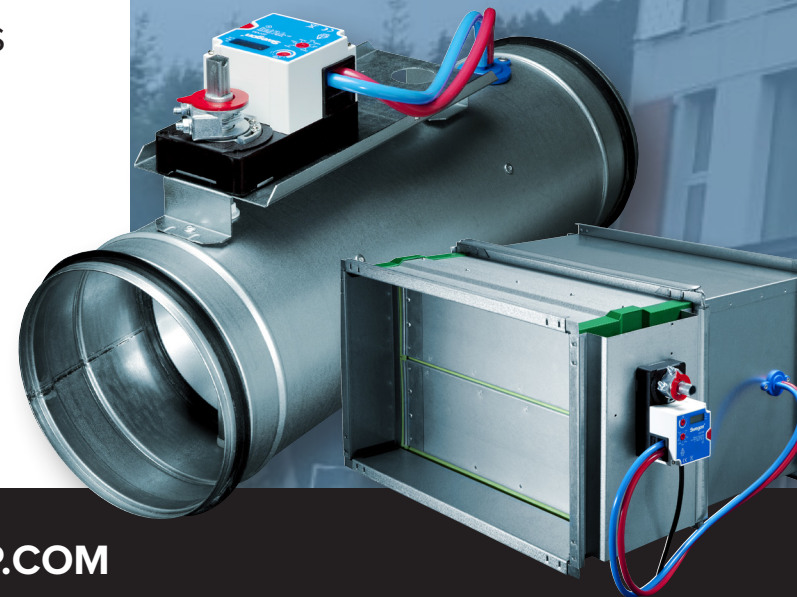

Multifamily Residential Ventilation Experts

The Swegon Solution offers a **Central Ventilation ERV** and a **React Airflow Control Damper** in each suite.

Our solution provides a more efficient system with lower maintenance and operation costs and fewer exterior wall penetrations.

In combined sponsorship with
IMBERT INTERNATIONAL INC.

SWEGONNORTHAMERICA.COM | IMBERTCORP.COM
LINKEDIN.COM/SWEGON-NORTH-AMERICA

REACT AIRFLOW CONTROL DAMPER

SUITE BY SUITE VENTILATION CONTROL

Unoccupied, Occupied, and Boost airflow

FREE COOLING OPTION

HUMIDITY SPIKE CONTROL

Swegon